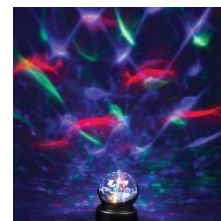

Fibre Optics

White Fibre Optics which are 1.5-2m in length
Multi-coloured Fibre Optics
Ice Fibre Optic Desk Lamp

Soothing Lights

Aduki Glow Pebble- colour changing light that can be held in the hands once charged.